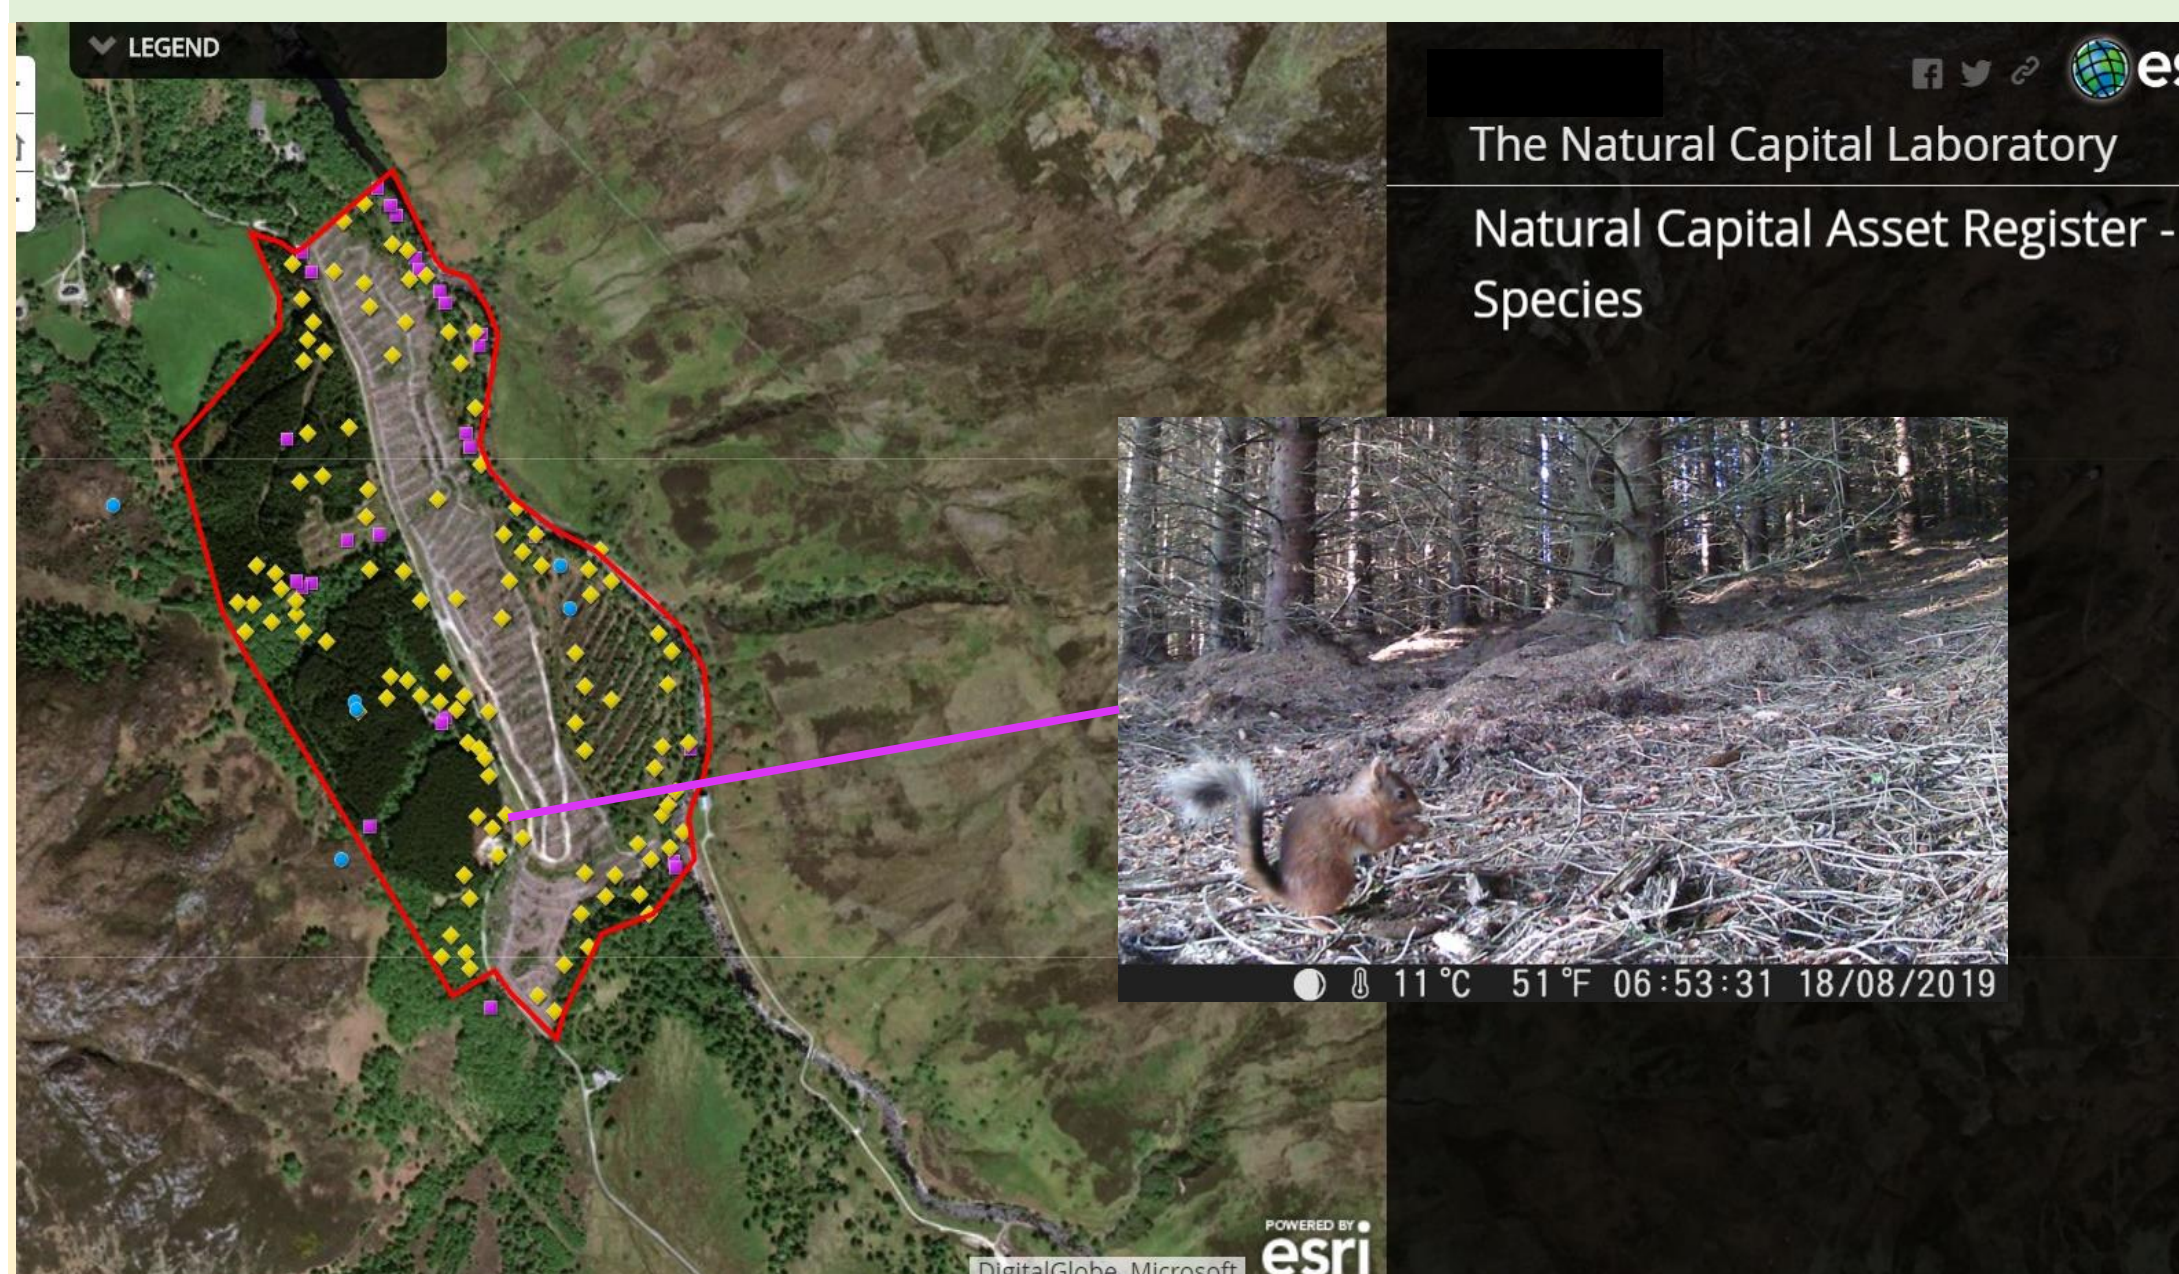

# The Natural Capital Laboratory

A live-test bed for innovative and experimental techniques to monitor, value and communicate environmental & social change

On the 100 acre site in Scotland we are harnessing new technologies to capture data and monitor change - including the use of satellite imagery, drones, camera traps and more.

Our Digital Natural and Social Capital Approach will be interactive, accessible and updated in real-time.

We will communicate these efforts through a range of engaging mediums, including virtual reality and 3D visualisations.